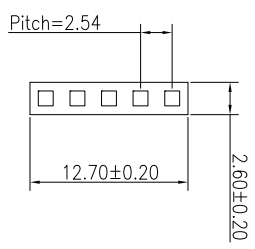

Rev.	Date	Description
A	2017.04.20	First Release

HOUSING

CONNECTOR PINOUT	
PIN NO.	DESIGNATION
1	LT
2	RT
3	SG
4	LL
5	RL

APPROVED	<i>Qiyi Shuang</i>	DATE	2017.04.20	MODEL	A-15104-1954
CHECK	<i>Shenita</i>	DATE	2017.04.20	PART NO.	
DESIGN	<i>Stone</i>	DATE	2017.04.20	DESCRIPTION	AB-151041954121112001
SHEET 1/1	UNIT: mm	REV.	A		