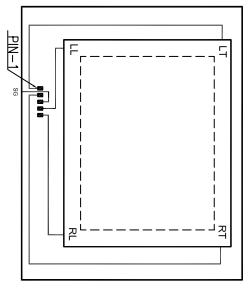

Rev.	Date	Description
A	2017.04.20	First Release

HOUSING

CONNECTOR PINOUT	
PIN NO.	DESIGNATION
1	LT
2	RT
3	SG
4	LL
5	RL

APPROVED	<i>Qiyi Shuang</i>	DATE	2017.04.20	MODEL	A-15104-1954
CHECK	<i>Shenita</i>	DATE	2017.04.20	PART NO.	
DESIGN	<i>Stone</i>	DATE	2017.04.20	DESCRIPTION	AB-151041954121112001
SHEET 1/1	UNIT: mm	REV.	A		