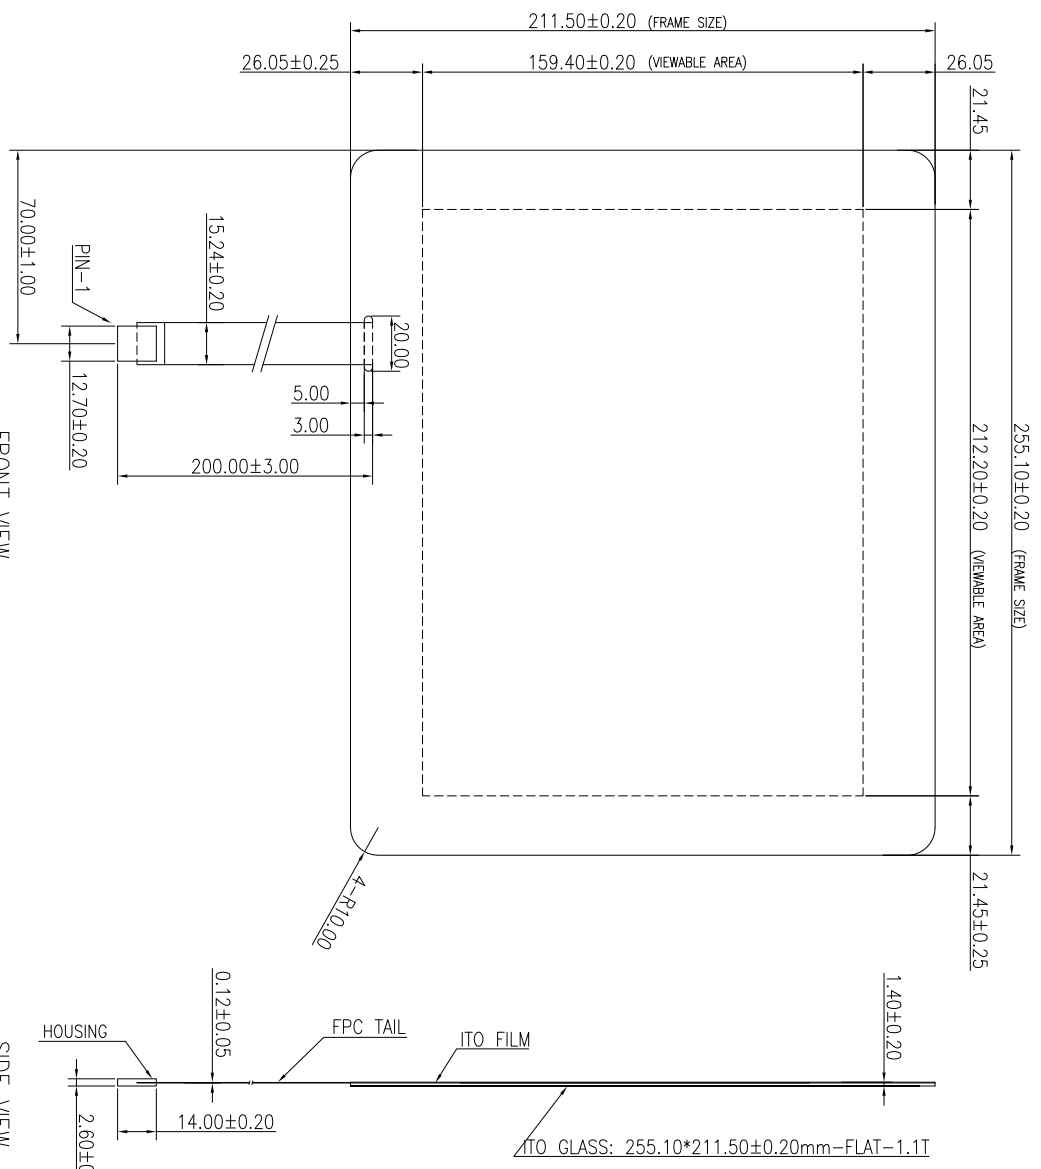

Rev.	Date	Description
A	2017.04.20	First Release

HOUSING

CONNECTOR PINOUT	
PIN NO.	DESIGNATION
1	LT
2	RT
3	SG
4	LL
5	RL

APPROVED	<i>Qiyi Shuang</i>	DATE	2017.04.20	MODEL	A-15104-1954
CHECK	<i>Shenita</i>	DATE	2017.04.20	PART NO.	
DESIGN	<i>Stone</i>	DATE	2017.04.20	DESCRIPTION	AB-151041954121112001
SHEET 1/1	UNIT: mm	REV.	A		